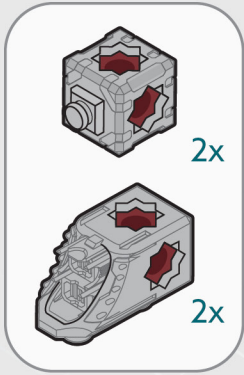

Are you ready to **BUILD TO BATTLE?**

This ship is piloted
by a Complex Pilot.

Includes: 26 Building Pieces, 10 Accessories, Instructions

LOCUST K.L.A.W. STEALTH CRAFT

BUILD #1

Separation Tool

Box top is also a display stand

1

2

3

4

5

6

7

8

9

10

11

12

13

ACCESSORIES

ACCESSORIES

Loading & Shooting Weapon

WARNING
DO NOT AIM AT EYES OR FACE

LOCUST CLOSE SUPPORT FIGHTER

BUILD #2

1

2

3

4

5