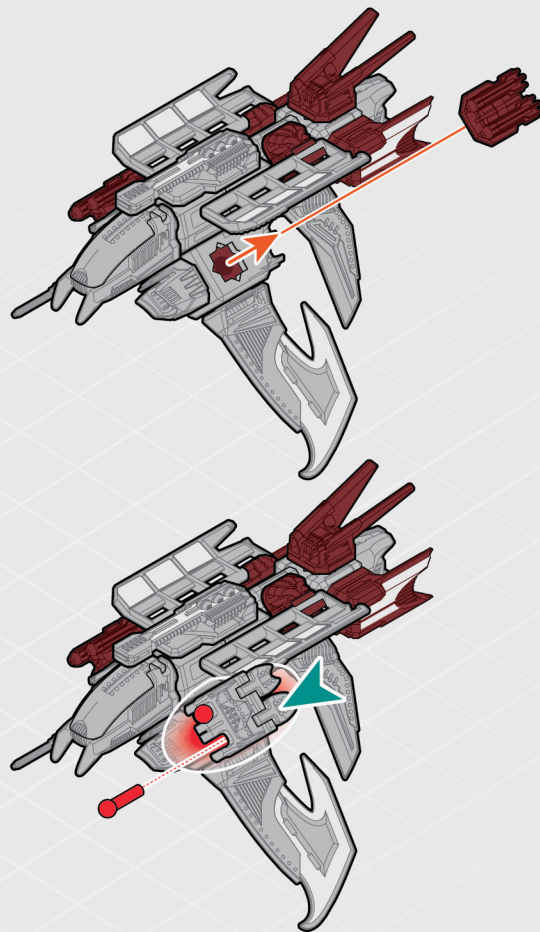

Watch Action-Packed Videos!

LOCUST K.L.A.W. STEALTH CRAFT

Locust is a small, stealthy attack craft designed to sneak into enemy territory, use its rail gun to disable a ship, and then disappear without a trace. Locust is a formidable threat thanks to its:

Are you ready to **BUILD TO BATTLE?**

This ship is piloted
by a Complex Pilot.

Includes: 26 Building Pieces, 10 Accessories, Instructions

LOCUST K.L.A.W. STEALTH CRAFT

BUILD #1

Separation Tool

Box top is also a display stand

9

10

11

12

13

ACCESSORIES

ACCESSORIES

Loading & Shooting Weapon

WARNING
DO NOT AIM AT EYES OR FACE

LOCUST CLOSE SUPPORT FIGHTER

BUILD #2

1

2

3

4

5