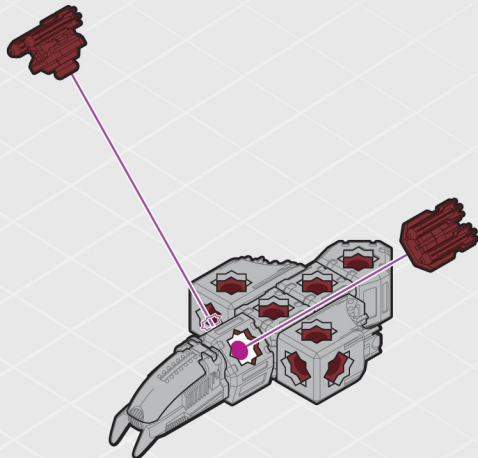

Watch Action-Packed Videos!

LOCUST K.L.A.W. STEALTH CRAFT

Locust is a small, stealthy attack craft designed to sneak into enemy territory, use its rail gun to disable a ship, and then disappear without a trace. Locust is a formidable threat thanks to its:

WARNING
DO NOT AIM AT EYES OR FACE

LOCUST CLOSE SUPPORT FIGHTER

BUILD #2

1

2

3

4

5

6

7

8

9

10

11

LOCUST BUILD #2

COMPONENTS