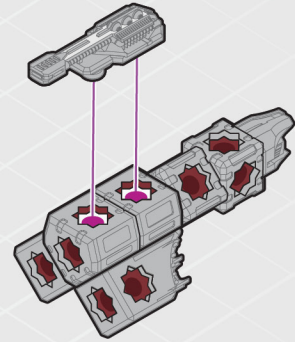

Watch Action-Packed Videos!

LOCUST K.L.A.W. STEALTH CRAFT

Locust is a small, stealthy attack craft designed to sneak into enemy territory, use its rail gun to disable a ship, and then disappear without a trace. Locust is a formidable threat thanks to its:

Are you ready to **BUILD TO BATTLE?**

This ship is piloted
by a Complex Pilot.

Includes: 26 Building Pieces, 10 Accessories, Instructions

LOCUST K.L.A.W. STEALTH CRAFT

BUILD #1

Separation Tool

Box top is also a display stand

1

2

3

4

5

6

7

8

WARNING
DO NOT AIM AT EYES OR FACE

LOCUST CLOSE SUPPORT FIGHTER

BUILD #2

1

2

3

4

5