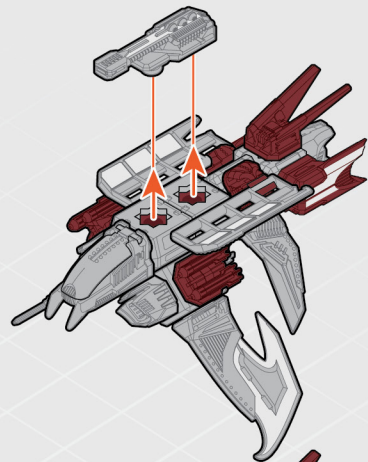

Are you ready to **BUILD TO BATTLE?**

This ship is piloted
by a Complex Pilot.

Includes: 26 Building Pieces, 10 Accessories, Instructions

LOCUST K.L.A.W. STEALTH CRAFT

BUILD #1

Separation Tool

Box top is also a display stand

1

2

3

4

5

6

7

8

9

10

11

12

13

ACCESSORIES

ACCESSORIES

Loading & Shooting Weapon

WARNING
DO NOT AIM AT EYES OR FACE

LOCUST CLOSE SUPPORT FIGHTER

BUILD #2

1

2

3

4

5