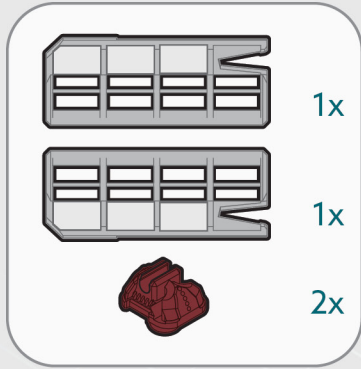

Are you ready to **BUILD TO BATTLE?**

This ship is piloted
by a Complex Pilot.

Includes: 26 Building Pieces, 10 Accessories, Instructions

LOCUST K.L.A.W. STEALTH CRAFT

BUILD #1

Separation Tool

Box top is also a display stand

1

2

3

4

5

6

7

8