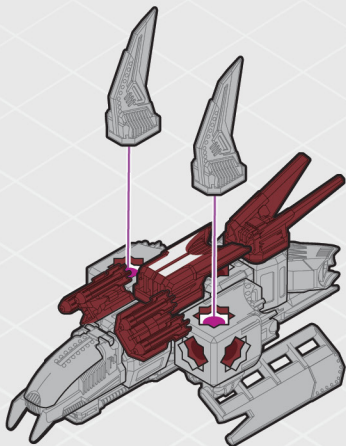

Watch Action-Packed Videos!

LOCUST K.L.A.W. STEALTH CRAFT

Locust is a small, stealthy attack craft designed to sneak into enemy territory, use its rail gun to disable a ship, and then disappear without a trace. Locust is a formidable threat thanks to its:

WARNING
DO NOT AIM AT EYES OR FACE

LOCUST CLOSE SUPPORT FIGHTER

BUILD #2

1

2

3

4

5

6

7

8

9

10

11

LOCUST BUILD #2

COMPONENTS