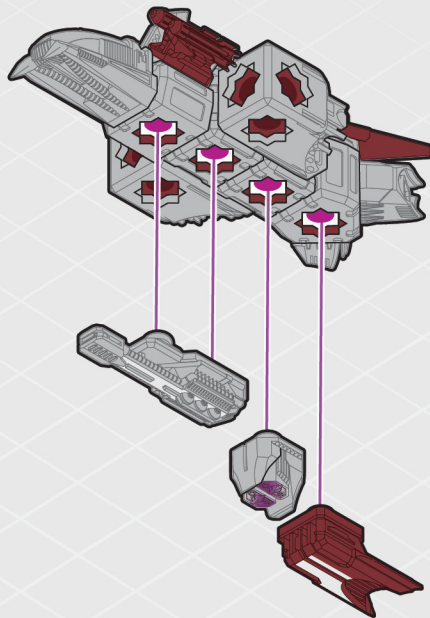

Watch Action-Packed Videos!

LOCUST K.L.A.W. STEALTH CRAFT

Locust is a small, stealthy attack craft designed to sneak into enemy territory, use its rail gun to disable a ship, and then disappear without a trace. Locust is a formidable threat thanks to its:

Are you ready to **BUILD TO BATTLE?**

This ship is piloted
by a Complex Pilot.

Includes: 26 Building Pieces, 10 Accessories, Instructions

LOCUST K.L.A.W. STEALTH CRAFT

BUILD #1

Separation Tool

Box top is also a display stand

WARNING
DO NOT AIM AT EYES OR FACE

LOCUST CLOSE SUPPORT FIGHTER

BUILD #2

1

2

3

4

5

6

7

8

9

10

11

LOCUST BUILD #2

COMPONENTS