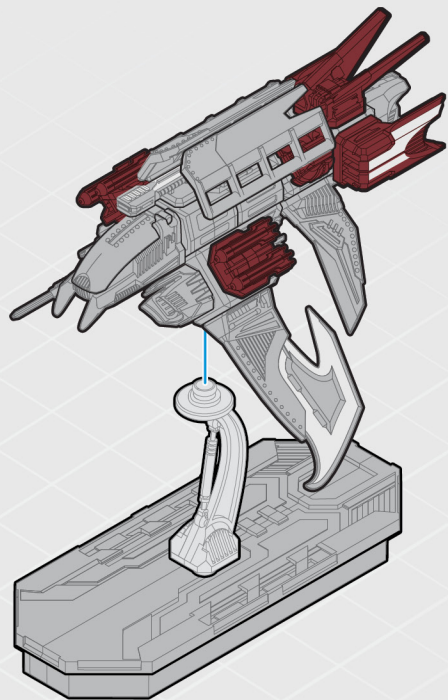

Watch Action-Packed Videos!

LOCUST K.L.A.W. STEALTH CRAFT

Locust is a small, stealthy attack craft designed to sneak into enemy territory, use its rail gun to disable a ship, and then disappear without a trace. Locust is a formidable threat thanks to its:

Are you ready to **BUILD TO BATTLE?**

This ship is piloted
by a Complex Pilot.

Includes: 26 Building Pieces, 10 Accessories, Instructions

LOCUST K.L.A.W. STEALTH CRAFT

BUILD #1

Separation Tool

Box top is also a display stand

9

10

11

12

13

ACCESSORIES

ACCESSORIES

Loading & Shooting Weapon

WARNING
DO NOT AIM AT EYES OR FACE

LOCUST CLOSE SUPPORT FIGHTER

BUILD #2

1

2

3

4

5