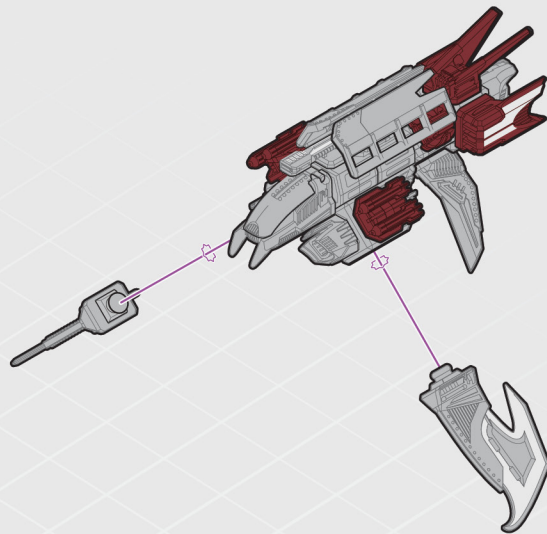

Watch Action-Packed Videos!

LOCUST K.L.A.W. STEALTH CRAFT

Locust is a small, stealthy attack craft designed to sneak into enemy territory, use its rail gun to disable a ship, and then disappear without a trace. Locust is a formidable threat thanks to its:

9

10

11

12

13

ACCESSORIES

ACCESSORIES

Loading & Shooting Weapon

WARNING
DO NOT AIM AT EYES OR FACE

LOCUST CLOSE SUPPORT FIGHTER

BUILD #2

1

2

3

4

5