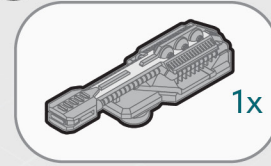

Are you ready to **BUILD TO BATTLE?**

This ship is piloted
by a Complex Pilot.

Includes: 26 Building Pieces, 10 Accessories, Instructions

LOCUST K.L.A.W. STEALTH CRAFT

BUILD #1

Separation Tool

Box top is also a display stand

1

2

3

4

5

6

7

8