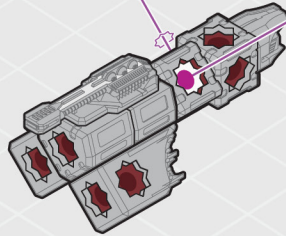

Are you ready to **BUILD TO BATTLE?**

This ship is piloted
by a Complex Pilot.

Includes: 26 Building Pieces, 10 Accessories, Instructions

LOCUST K.L.A.W. STEALTH CRAFT

BUILD #1

Separation Tool

Box top is also a display stand

1

2

3

4

5

6

7

8

WARNING
DO NOT AIM AT EYES OR FACE

LOCUST CLOSE SUPPORT FIGHTER

BUILD #2

1

2

3

4

5