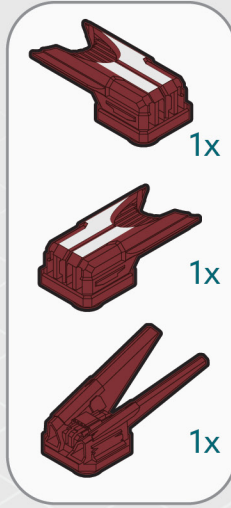

Are you ready to **BUILD TO BATTLE?**

This ship is piloted
by a Complex Pilot.

Includes: 26 Building Pieces, 10 Accessories, Instructions

LOCUST K.L.A.W. STEALTH CRAFT

BUILD #1

Separation Tool

Box top is also a display stand

1

2

3

4

5

6

7

8

9

10

11

12

13

ACCESSORIES

ACCESSORIES

Loading & Shooting Weapon