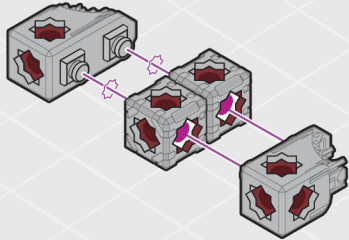

Are you ready to **BUILD TO BATTLE?**

This ship is piloted
by a Complex Pilot.

Includes: 26 Building Pieces, 10 Accessories, Instructions

LOCUST K.L.A.W. STEALTH CRAFT

BUILD #1

Separation Tool

Box top is also a display stand

1

2

3

4

5

6

7

8

9

10

11

12

13

ACCESSORIES

ACCESSORIES

Loading & Shooting Weapon

WARNING
DO NOT AIM AT EYES OR FACE

LOCUST CLOSE SUPPORT FIGHTER

BUILD #2

1

2

3

4

5