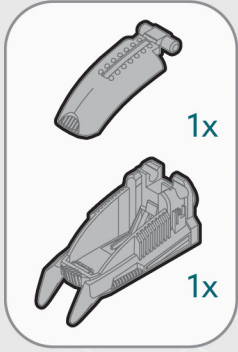

Are you ready to **BUILD TO BATTLE?**

This ship is piloted
by a Complex Pilot.

Includes: 26 Building Pieces, 10 Accessories, Instructions

LOCUST K.L.A.W. STEALTH CRAFT

BUILD #1

Separation Tool

Box top is also a display stand

1

2

3

4

5

6

7

8