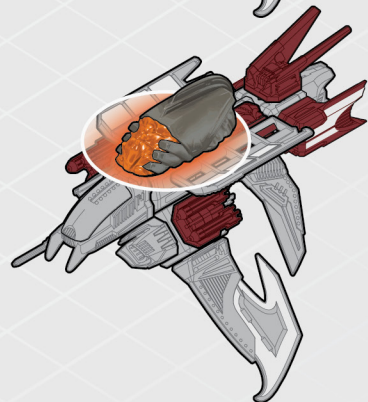

Watch Action-Packed Videos!

LOCUST K.L.A.W. STEALTH CRAFT

Locust is a small, stealthy attack craft designed to sneak into enemy territory, use its rail gun to disable a ship, and then disappear without a trace. Locust is a formidable threat thanks to its:

Are you ready to **BUILD TO BATTLE?**

This ship is piloted
by a Complex Pilot.

Includes: 26 Building Pieces, 10 Accessories, Instructions

LOCUST K.L.A.W. STEALTH CRAFT

BUILD #1

Separation Tool

Box top is also a display stand

9

10

11

12

13

ACCESSORIES

ACCESSORIES

Loading & Shooting Weapon

WARNING
DO NOT AIM AT EYES OR FACE

LOCUST CLOSE SUPPORT FIGHTER

BUILD #2

1

2

3

4

5