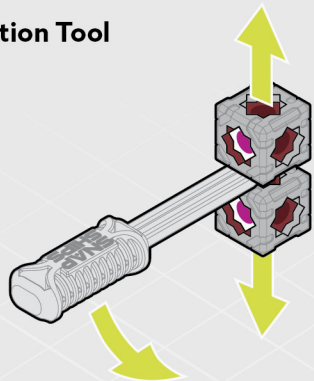

Watch Action-Packed Videos!

LOCUST K.L.A.W. STEALTH CRAFT

Locust is a small, stealthy attack craft designed to sneak into enemy territory, use its rail gun to disable a ship, and then disappear without a trace. Locust is a formidable threat thanks to its:

- **CL-ARM ROCKETS** that disable enemy sensors
- **THE LOCUST STEALTH DRIVE** with an undetectable thrust signature for undetectable infiltration
- **CL-23 RAILGUN** that can pierce any known Forge armor

BUCKLE UP AND GET READY TO FLY... FAST!

You have discovered the UJU tech dubbed the UX-38 TSM Cloak System. It has the ability to add a reflective property to any conductive material, so connecting to Locust hides it from any known proximity detection technology.

Are you ready to **BUILD TO BATTLE?**

This ship is piloted
by a Complex Pilot.

Includes: 26 Building Pieces, 10 Accessories, Instructions

LOCUST K.L.A.W. STEALTH CRAFT

BUILD #1

Separation Tool

Box top is also a display stand