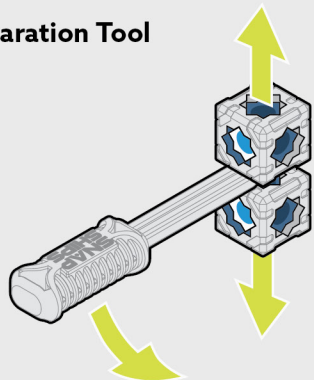

Includes 124 Building Pieces, 24 Accessories, Instructions

DEE LA

DEX

This ship is piloted by Dee La and Dex, two of the Forge's best pilots!

GLADIUS AC-75 DROP SHIP

BUILD #1

1

Separation Tool