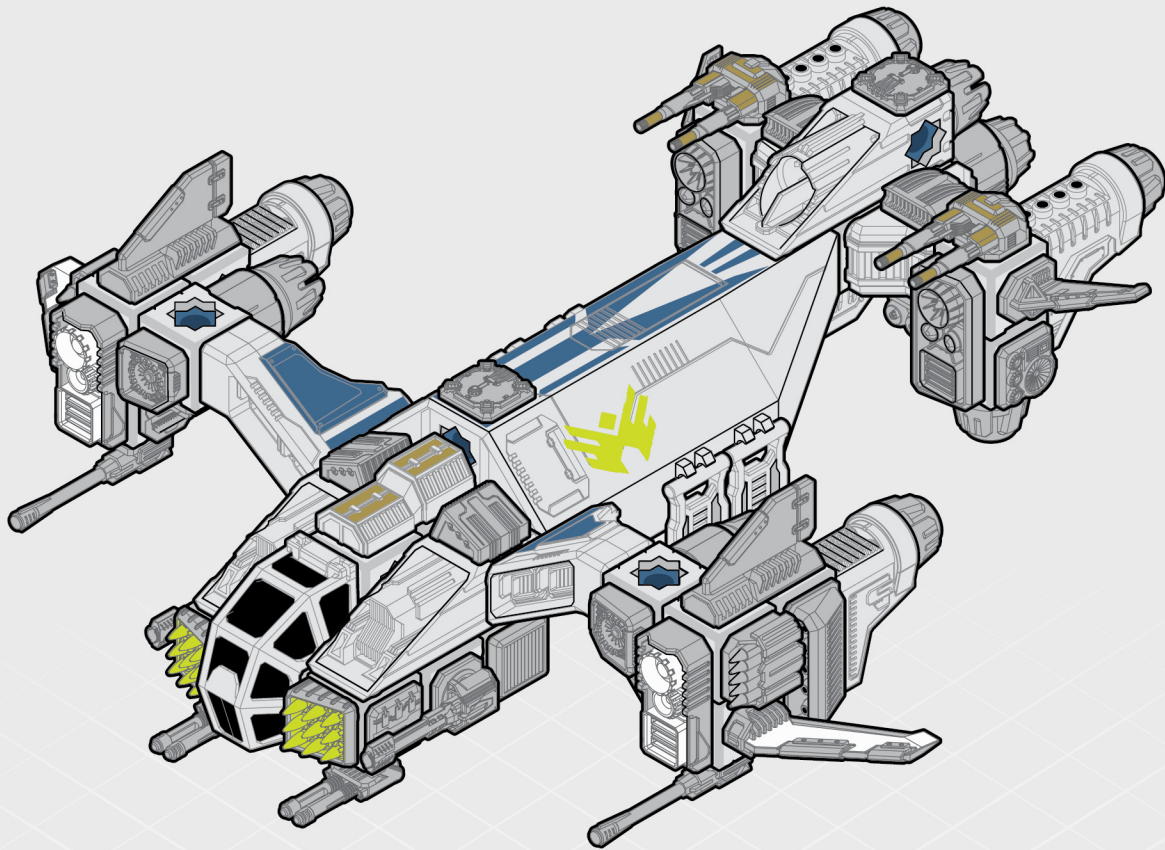

Watch Action-Packed Videos!

GLADIUS AC-75 DROPSHIP

Large and heavily armed, the Gladius can clear landing zones with its offensive weapons and then deploy a fast attack rover for ground missions. Gladius is known for its.

Includes 124 Building Pieces, 24 Accessories, Instructions

DEE LA

DEX

This ship is piloted by Dee La and Dex, two of the Forge's best pilots!

GLADIUS AC-75 DROP SHIP

BUILD #1

1

Separation Tool

87

89

GLADIUS BUILD #1

90

WARNING
DO NOT AIM AT EYES OR FACE

GLADIUS ATTACK ROVER

1

2