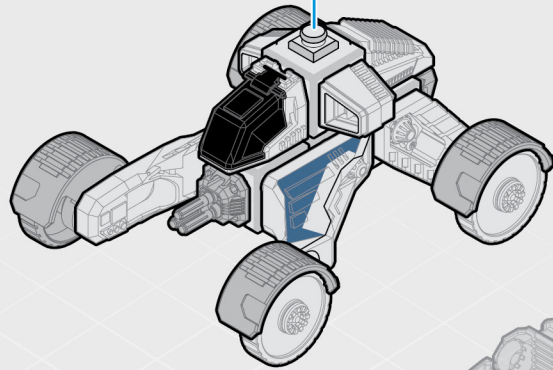

87

89

GLADIUS BUILD #1

90

WARNING
DO NOT AIM AT EYES OR FACE

GLADIUS ATTACK ROVER

1

2

11

12

13

14

15

16

17

Loading & Shooting Weapon

WARNING
DO NOT AIM AT EYES OR FACE

COMPONENTS

COLLECT THEM ALL!

Download the Snap Ships app for interactive builds and play

9509

www.snapships.com

Watch Dawn of Battle Now!

Instructions can be downloaded at:
snapships.com