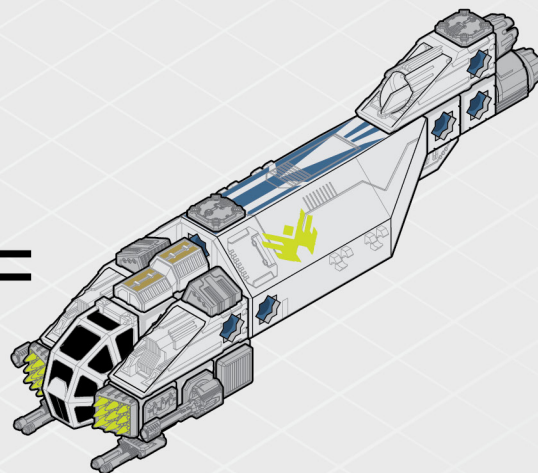

Includes 124 Building Pieces, 24 Accessories, Instructions

DEE LA

DEX

This ship is piloted by Dee La and Dex, two of the Forge's best pilots!

GLADIUS AC-75 DROP SHIP

BUILD #1

1

Separation Tool

Box top is also a display stand. See P.72

+

=

2

3

4

5

6