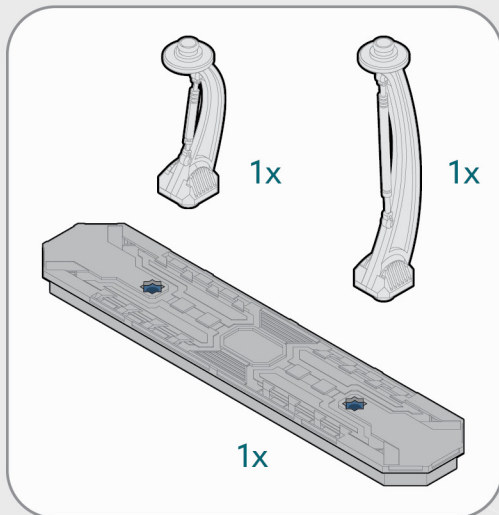

Includes 124 Building Pieces, 24 Accessories, Instructions

DEE LA

DEX

This ship is piloted by Dee La and Dex, two of the Forge's best pilots!

GLADIUS AC-75 DROP SHIP

BUILD #1

1

Separation Tool

Box top is also a display stand. See P.72

+

=

2

3

4

5

6