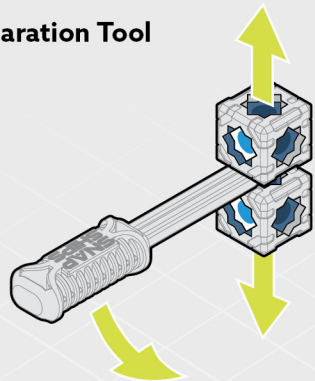

## **ONE HIT BECOMES MULTIPLE HITS!**

You have discovered the UJU tech dubbed the UX-Frac Chain Pulse Gun. Its single beam fractures off of a single target to find other targets which is perfect for taking out an entire enemy force.

Are you ready to **BUILD TO BATTLE?**

Includes: 49 Building Pieces, 16 Accessories

**DEX**

This ship is piloted by Dex, the Forge Commander

**FALX** SC-41 ECORT

**BUILD #1**

Separation Tool

Box top is also a display stand