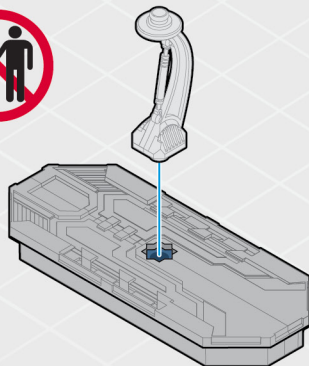

Are you ready to **BUILD TO BATTLE?**

Includes: 49 Building Pieces, 16 Accessories

**DEX**

This ship is piloted by Dex, the Forge Commander

**FALX** SC-41 ECORT

**BUILD #1**

Separation Tool

Box top is also a display stand