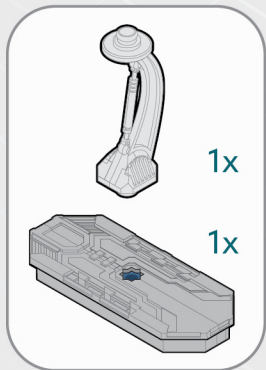

Are you ready to **BUILD TO BATTLE?**

Includes: 49 Building Pieces, 16 Accessories

**DEX**

This ship is piloted by Dex, the Forge Commander

**FALX** SC-41 ECORT

**BUILD #1**

Separation Tool

Box top is also a display stand