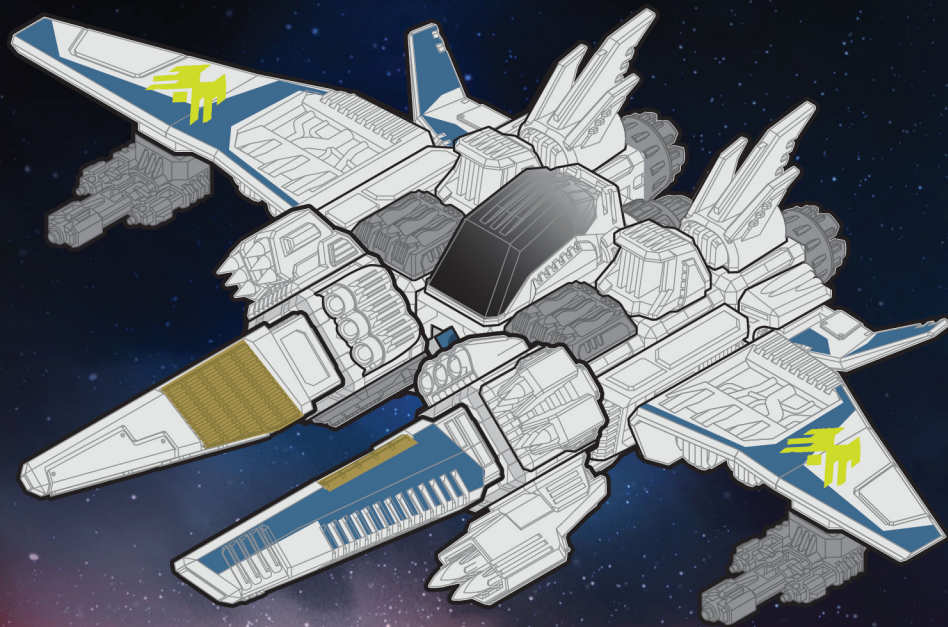

## **FALX** SC-41 ESCORT

Armed to the teeth with high damage plasma cannons and missiles, the Falx is meant to destroy the biggest and most powerful Komplex ships. The plasma cannons tear apart capital shielding, leaving the enemy vulnerable to the powerful nuclear torpedo. Its features are:

## **ONE HIT BECOMES MULTIPLE HITS!**

You have discovered the UJU tech dubbed the UX-Frac Chain Pulse Gun. Its single beam fractures off of a single target to find other targets which is perfect for taking out an entire enemy force.

Are you ready to **BUILD TO BATTLE?**

Includes: 49 Building Pieces, 16 Accessories

**DEX**

This ship is piloted by Dex, the Forge Commander

**FALX** SC-41 ECORT

**BUILD #1**

Separation Tool

Box top is also a display stand